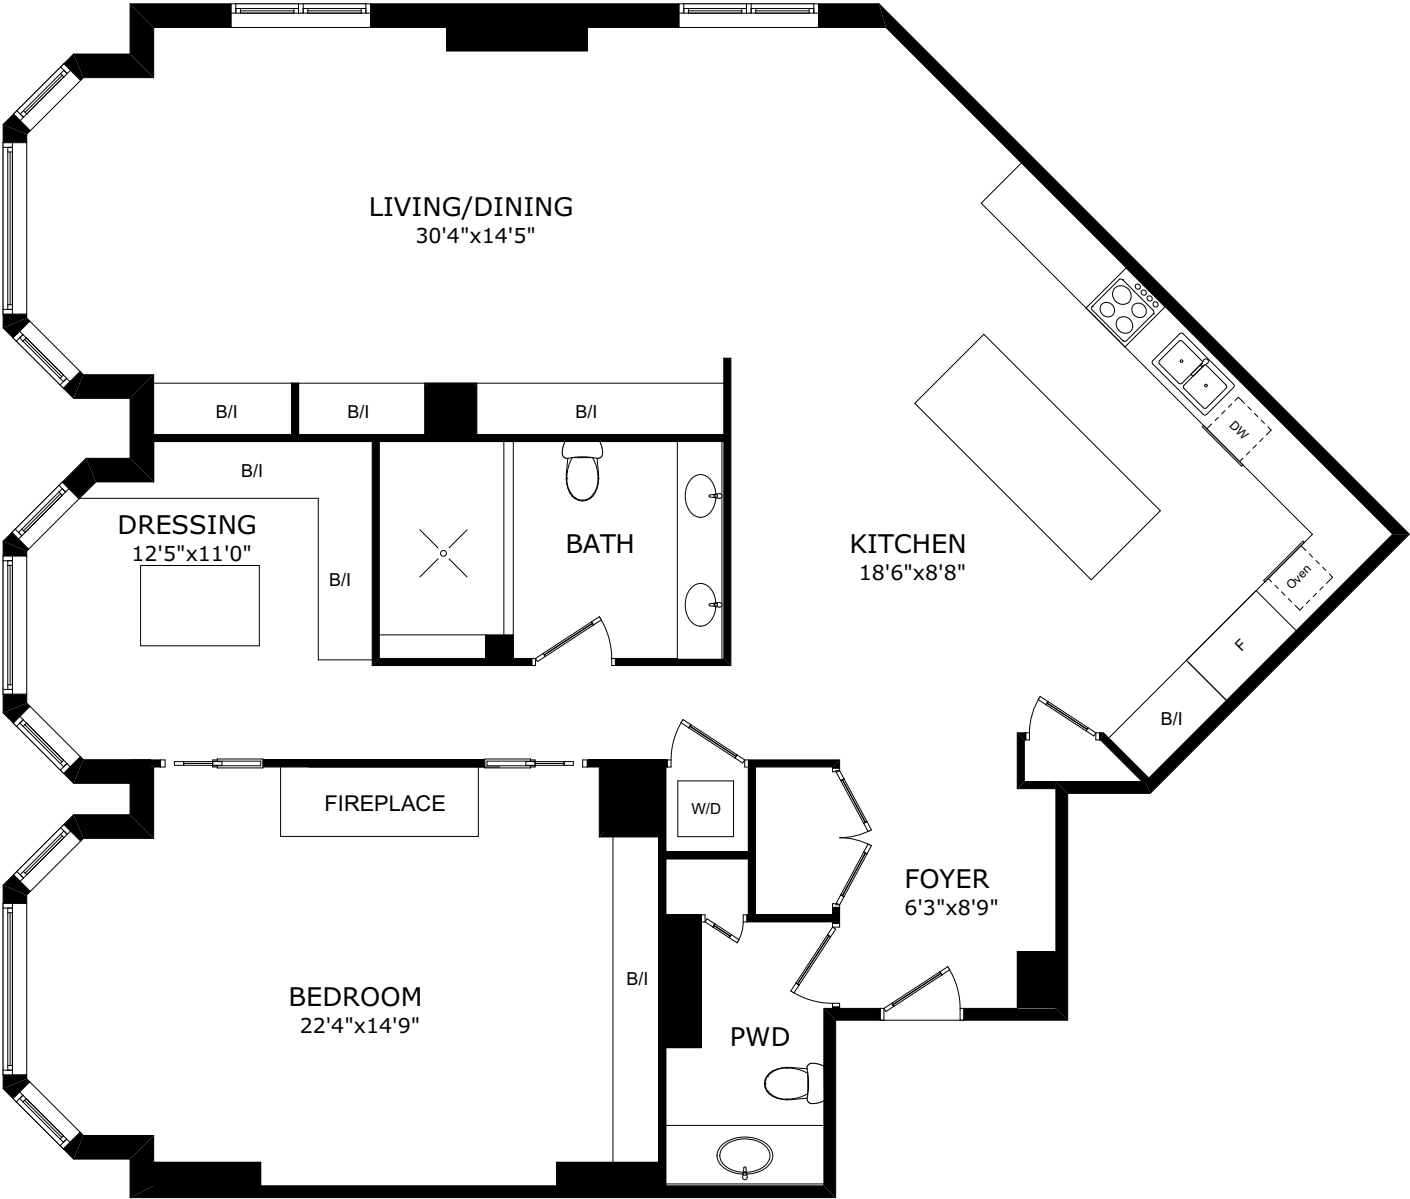

175 CUMBERLAND STREET

SUITE 1601

SIZE AND LAYOUT ARE APPROXIMATE,
BUYER TO VERIFY SIZES.
WWW.HOUSSMAX.CA